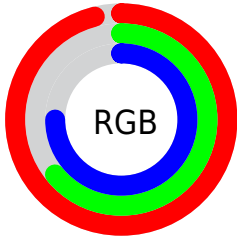

Distribution

- Red (96%)
- Green (64%)
- Blue (75%)