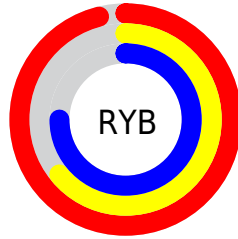

- Red (96%)
- Yellow (64%)
- Blue (75%)