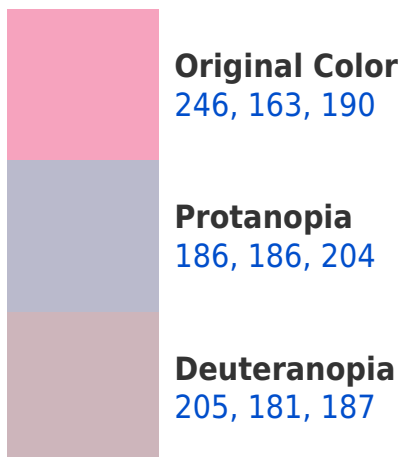

Color Blindness Simulation

Color vision deficiency is a very complex topic, and I could not describe the different causes any better than Wikipedia does, so if you want to learn more, you should check out their [article about color blindness](#).

Dichromacy