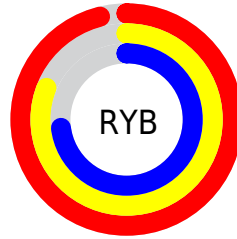

- Red (96%)
- Yellow (81%)
- Blue (73%)