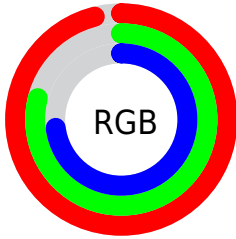

Distribution

- Red (96%)
- Green (79%)
- Blue (73%)