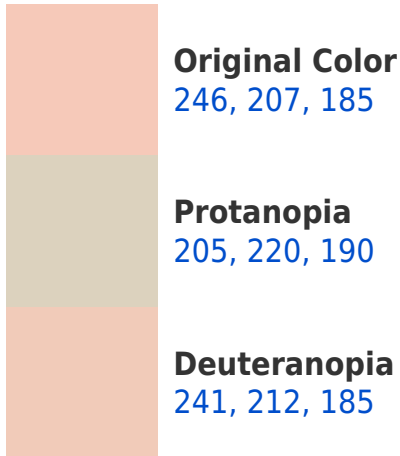

Color Blindness Simulation

Color vision deficiency is a very complex topic, and I could not describe the different causes any better than Wikipedia does, so if you want to learn more, you should check out their [article about color blindness](#).

Dichromacy