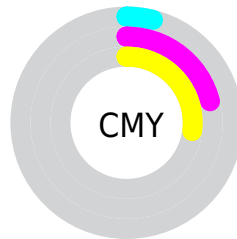

# Details

The RYB color **246, 207, 185** is a light color, and the websafe version is hex **FFCCCC**. A complement of this color would be **185, 211, 246**, and the grayscale version is **213, 213, 213**.

A 20% lighter version of the original color is **241, 255, 241**, and **189, 152, 132** is the 20% darker color. If you saturate the color by 10%, you get **246, 191, 160**, and if you desaturate by 10%, it is **246, 222, 210**.

# Distribution

- Red (96%)
- Green (79%)
- Blue (73%)

- Red (96%)
- Yellow (81%)
- Blue (73%)

- Cyan (0%)
- Magenta (18%)
- Yellow (25%)
- Black (4%)

- Cyan (4%)
- Magenta (21%)
- Yellow (27%)

# Brightness & Saturation Gradients

These gradients show how the RYB color 246, 207, 185 changes by changing the brightness by 10 percent. The first figure shows a shift by +10% for each color and the second figure -10%.