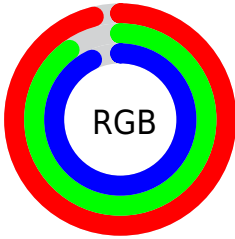

Distribution

- Red (96%)
- Green (90%)
- Blue (93%)