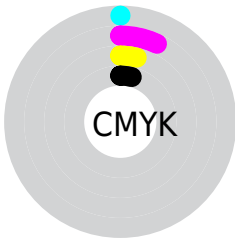

Details

The RYB color **246, 229, 236** is a light color, and the websafe version is hex FFFFFFFF. A complement of this color would be **229, 240, 246**, and the grayscale version is **235, 235, 235**.

A 20% lighter version of the original color is 255, 255, 255, and **190, 174, 180** is the 20% darker color. If you saturate the color by 10%, you get **246, 204, 222**, and if you desaturate by 10%, it is 246, 251, 254.

Distribution

- Red (96%)
- Green (90%)
- Blue (93%)

- Red (96%)
- Yellow (90%)
- Blue (93%)

- Cyan (0%)
- Magenta (7%)
- Yellow (4%)
- Black (4%)

- Cyan (4%)
- Magenta (10%)
- Yellow (7%)

Brightness & Saturation Gradients