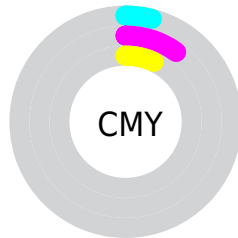

Details

The RYB color **246, 229, 236** is a light color, and the websafe version is hex FFFFFFFF. A complement of this color would be **229, 240, 246**, and the grayscale version is **235, 235, 235**.

A 20% lighter version of the original color is 255, 255, 255, and **190, 174, 180** is the 20% darker color. If you saturate the color by 10%, you get **246, 204, 222**, and if you desaturate by 10%, it is 246, 251, 254.

Distribution

- Red (96%)
- Green (90%)
- Blue (93%)

- Red (96%)
- Yellow (90%)
- Blue (93%)

- Cyan (0%)
- Magenta (7%)
- Yellow (4%)
- Black (4%)

- Cyan (4%)
- Magenta (10%)
- Yellow (7%)

Brightness & Saturation Gradients

These gradients show how the RYB color 246, 229, 236 changes by changing the brightness by 10 percent. The first figure shows a shift by +10% for each color and the second figure -10%.

Similar to the brightness gradients but the following saturation gradients show a change of the RYB color 246, 229, 236 by changing the saturation by 10% instead.