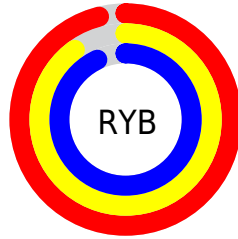

- Red (96%)
- Yellow (90%)
- Blue (93%)