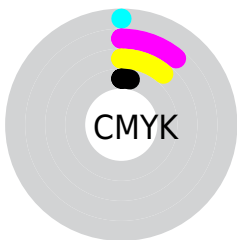

Details

The RYB color **247, 221, 221** is a light color, and the websafe version is hex **FFCCCC**. A complement of this color would be **221, 234, 247**, and the grayscale version is **229, 229, 229**.

A 20% lighter version of the original color is **255, 255, 255**, and **190, 166, 166** is the 20% darker color. If you saturate the color by 10%, you get **247, 196, 196**, and if you desaturate by 10%, it is **247, 246, 246**.

Distribution

Red (97%)

Green (87%)

Blue (87%)

Red (97%)

Yellow (87%)

Blue (87%)

Cyan (0%)