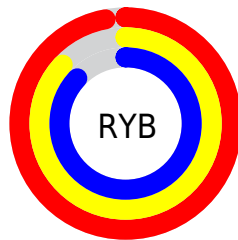

Details

The RYB color **247, 221, 221** is a light color, and the websafe version is hex **FFCCCC**. A complement of this color would be **221, 234, 247**, and the grayscale version is **229, 229, 229**.

A 20% lighter version of the original color is **255, 255, 255**, and **190, 166, 166** is the 20% darker color. If you saturate the color by 10%, you get **247, 196, 196**, and if you desaturate by 10%, it is **247, 246, 246**.

Distribution

Red (97%)

Green (87%)

Blue (87%)

Red (97%)

Yellow (87%)

Blue (87%)

Cyan (0%)