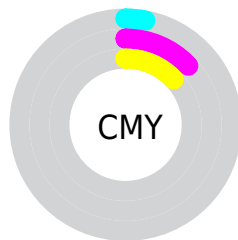

Details

The RYB color **247, 221, 221** is a light color, and the websafe version is hex **FFCCCC**. A complement of this color would be **221, 234, 247**, and the grayscale version is **229, 229, 229**.

A 20% lighter version of the original color is **255, 255, 255**, and **190, 166, 166** is the 20% darker color. If you saturate the color by 10%, you get **247, 196, 196**, and if you desaturate by 10%, it is **247, 246, 246**.

Distribution

Red (97%)

Green (87%)

Blue (87%)

Red (97%)

Yellow (87%)

Blue (87%)

Cyan (0%)

Magenta (11%)

Yellow (11%)

Black (3%)

Cyan (3%)

Magenta (13%)

Yellow (13%)

Brightness & Saturation Gradients

These gradients show how the RYB color 247, 221, 221 changes by changing the brightness by 10 percent. The first figure shows a shift by +10% for each color and the second figure -10%.