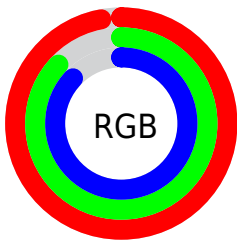

Distribution

Red (97%)

Green (87%)

Blue (87%)