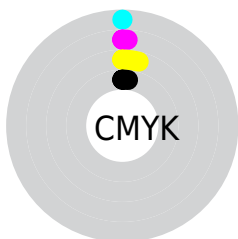

Details

The RYB color 247, 251, 242 is a light color, and the websafe version is hex FFFFFF. A complement of this color would be 242, 244, 251, and the grayscale version is 248, 248, 248.

A 20% lighter version of the original color is 255, 255, 255, and 191, 195, 186 is the 20% darker color. If you saturate the color by 10%, you get 236, 251, 217, and if you desaturate by 10%, it is 251, 253, 255.

Distribution

Red (98%)

Green (97%)

Blue (95%)

Red (97%)

Yellow (98%)

Blue (95%)

Cyan (0%)

Magenta (1%)

Yellow (4%)

Black (2%)

Cyan (2%)

Magenta (3%)

Yellow (5%)

Brightness & Saturation Gradients

These gradients show how the RYB color 247, 251, 242 changes by changing the brightness by 10 percent. The first figure shows a shift by +10% for each color and the second figure -10%.