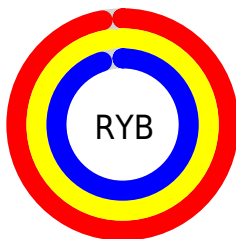

Conversions

Conversions Part 2

Format	Color
R_{YB}	247, 251, 242
Decimal	16513266
CIE _{Lab}	97.60, 0.08, 3.14
CIE _{LCh}	98, 3.141, 88.629
Yxy	93.9231, 0.3182, 0.3346
Android (android.graphics.Color)	4294703346 (0xFFFBF8F2)
YUV	248.2130, -3.0630, 2.4442
Hunter-Lab	96.9140, -5.1006, 8.2364

Details

The RYB color 247, 251, 242 is a light color, and the websafe version is hex FFFFFF. A complement of this color would be 242, 244, 251, and the grayscale version is 248, 248, 248.

A 20% lighter version of the original color is 255, 255, 255, and 191, 195, 186 is the 20% darker color. If you saturate the color by 10%, you get 236, 251, 217, and if you desaturate by 10%, it is 251, 253, 255.

Distribution

Red (98%)

Green (97%)

Blue (95%)

Red (97%)

Yellow (98%)

Blue (95%)

Cyan (0%)