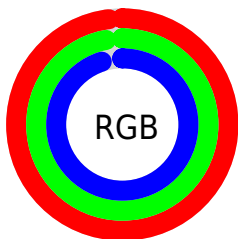

Color

R_YB(247, 251, 242)

Conversions

Conversions Part 1

Format	Color
Hex	FBF8F2
RGB	251, 248, 242
RGB Percent	98%, 97%, 95%
CMY	0.0157, 0.0283, 0.0510
CMYK	0.00, 0.01, 0.04, 0.02
HSL	39°, 53%, 97%
HSV	39°, 4%, 98%
XYZ	89.3122, 93.9231, 97.4261
YIQ	248.2130, 3.7140, -1.2300

Conversions

Conversions Part 2

Format	Color
R_{YB}	247, 251, 242
Decimal	16513266
CIE _{Lab}	97.60, 0.08, 3.14
CIE _{LCh}	98, 3.141, 88.629
Yxy	93.9231, 0.3182, 0.3346
Android (android.graphics.Color)	4294703346 (0xFFFBF8F2)
YUV	248.2130, -3.0630, 2.4442
Hunter-Lab	96.9140, -5.1006, 8.2364

Details

The RYB color 247, 251, 242 is a light color, and the websafe version is hex FFFFFF. A complement of this color would be 242, 244, 251, and the grayscale version is 248, 248, 248.

A 20% lighter version of the original color is 255, 255, 255, and 191, 195, 186 is the 20% darker color. If you saturate the color by 10%, you get 236, 251, 217, and if you desaturate by 10%, it is 251, 253, 255.

Distribution

Red (98%)

Green (97%)

Blue (95%)

Red (97%)

Yellow (98%)

Blue (95%)

Cyan (0%)