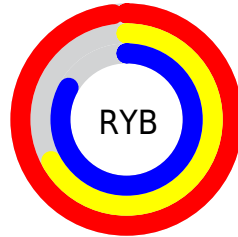

Red (98%)

Yellow (67%)

Blue (83%)