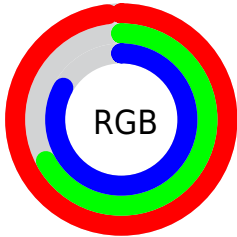

Distribution

Red (98%)

Green (67%)

Blue (83%)