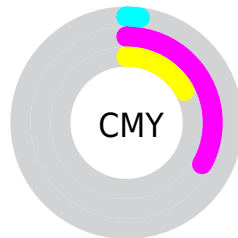

# Details

The RYB color **249, 172, 211** is a light color, and the websafe version is hex **FF99CC**. A complement of this color would be **172, 224, 249**, and the grayscale version is **199, 199, 199**.

A 20% lighter version of the original color is **255, 228, 255**, and **191, 119, 156** is the 20% darker color. If you saturate the color by 10%, you get **249, 147, 199**, and if you desaturate by 10%, it is **249, 197, 223**.

# Distribution

Red (98%)

Green (67%)

Blue (83%)

Red (98%)

Yellow (67%)

Blue (83%)

Cyan (0%)

Magenta (31%)

Yellow (15%)

Black (2%)

Cyan (2%)

Magenta (33%)

Yellow (17%)