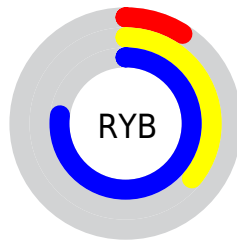

- Red (9%)
- Yellow (36%)
- Blue (77%)