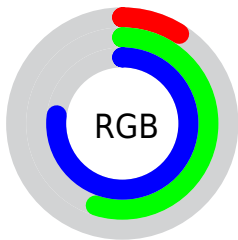

Distribution

- Red (9%)
- Green (55%)
- Blue (77%)