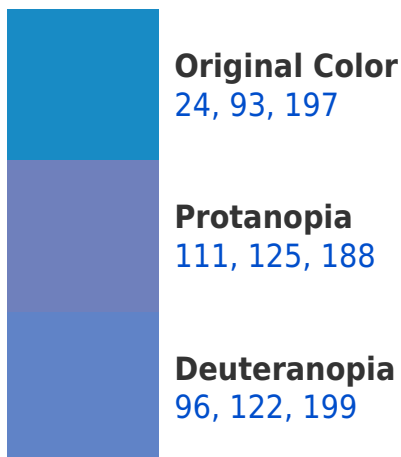

# Black Background

This preview shows how the RYB color 24, 93, 197 looks on a black background.

## R Y B 24, 93, 197 Background

This preview shows how black text looks on a background with the R Y B color 24, 93, 197.

This preview shows how white text looks on a background with the R Y B color 24, 93, 197.

## Dichromacy

**Tritanopia**  
0, 75, 156

# Trichromacy

**Original Color**  
24, 93, 197

**Protanomaly**  
79, 115, 191

**Deuteranomaly**  
70, 112, 198

**Tritanomaly**  
9, 82, 171