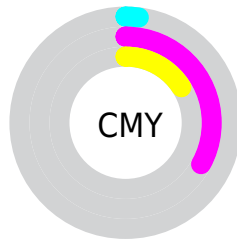

Details

The RYB color **251, 172, 215** is a light color, and the websafe version is hex **FF99CC**. A complement of this color would be **172, 226, 251**, and the grayscale version is **200, 200, 200**.

A 20% lighter version of the original color is **255, 228, 255**, and **193, 119, 160** is the 20% darker color. If you saturate the color by 10%, you get **251, 147, 204**, and if you desaturate by 10%, it is **251, 197, 226**.

Distribution

- Red (98%)
- Green (67%)
- Blue (84%)

- Red (98%)
- Yellow (67%)
- Blue (84%)

- Cyan (0%)
- Magenta (31%)
- Yellow (14%)
- Black (2%)

- Cyan (2%)
- Magenta (33%)
- Yellow (16%)

Brightness & Saturation Gradients

These gradients show how the RYB color 251, 172, 215 changes by changing the brightness by 10 percent. The first figure shows a shift by +10% for each color and the second figure -10%.

Similar to the brightness gradients but the following saturation gradients show a change of the RYB color 251, 172, 215 by changing the saturation by 10% instead.