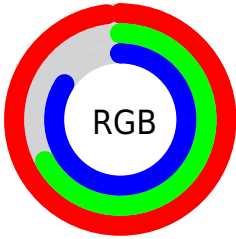

Distribution

- Red (98%)
- Green (67%)
- Blue (84%)