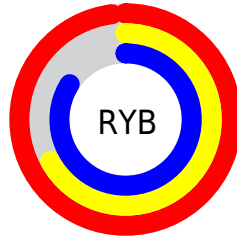

- Red (98%)
- Yellow (67%)
- Blue (84%)