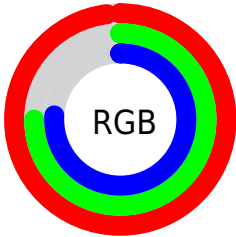

Distribution

- Red (98%)
- Green (75%)
- Blue (76%)