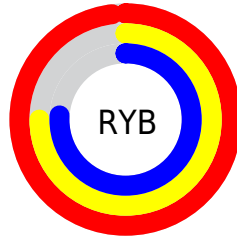

- Red (98%)
- Yellow (75%)
- Blue (76%)