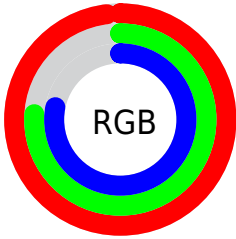

Distribution

- Red (98%)
- Green (76%)
- Blue (78%)