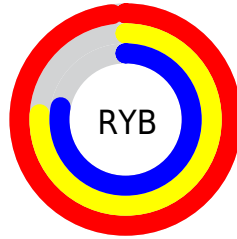

- Red (98%)
- Yellow (76%)
- Blue (78%)