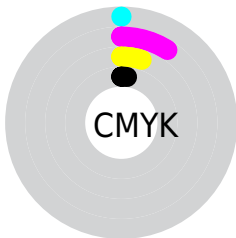

Details

The RYB color **251, 228, 238** is a light color, and the websafe version is hex FFFFFFFF. A complement of this color would be **228, 243, 251**, and the grayscale version is **236, 236, 236**.

A 20% lighter version of the original color is 255, 255, 255, and **194, 173, 182** is the 20% darker color. If you saturate the color by 10%, you get **251, 203, 224**, and if you desaturate by 10%, it is 251, 252, 253.

Distribution

- Red (98%)
- Green (89%)
- Blue (93%)

- Red (98%)
- Yellow (89%)
- Blue (93%)

- Cyan (0%)
- Magenta (9%)
- Yellow (5%)
- Black (2%)

- Cyan (2%)
- Magenta (11%)
- Yellow (7%)

Brightness & Saturation Gradients