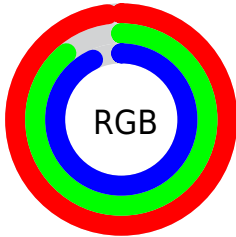

Distribution

- Red (98%)
- Green (89%)
- Blue (93%)