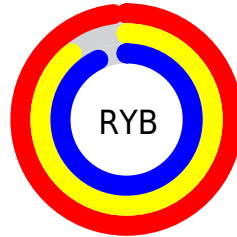

- Red (98%)
- Yellow (89%)
- Blue (93%)