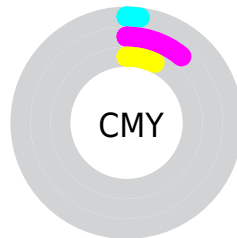

Details

The RYB color **251, 228, 238** is a light color, and the websafe version is hex FFFFFFFF. A complement of this color would be **228, 243, 251**, and the grayscale version is **236, 236, 236**.

A 20% lighter version of the original color is 255, 255, 255, and **194, 173, 182** is the 20% darker color. If you saturate the color by 10%, you get **251, 203, 224**, and if you desaturate by 10%, it is 251, 252, 253.

Distribution

- Red (98%)
- Green (89%)
- Blue (93%)

- Red (98%)
- Yellow (89%)
- Blue (93%)

- Cyan (0%)
- Magenta (9%)
- Yellow (5%)
- Black (2%)

- Cyan (2%)
- Magenta (11%)
- Yellow (7%)

Brightness & Saturation Gradients

These gradients show how the RYB color 251, 228, 238 changes by changing the brightness by 10 percent. The first figure shows a shift by +10% for each color and the second figure -10%.

Similar to the brightness gradients but the following saturation gradients show a change of the RYB color 251, 228, 238 by changing the saturation by 10% instead.