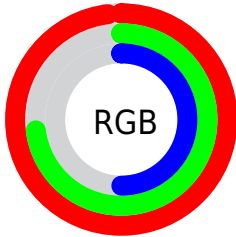

Distribution

- Red (98%)
- Green (73%)
- Blue (50%)