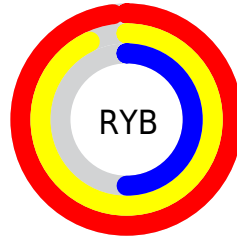

- Red (98%)
- Yellow (93%)
- Blue (50%)