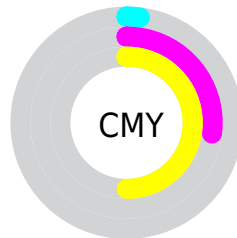

Details

The RYB color **251, 236, 127** is a light color, and the websafe version is hex **FFCC99**. A complement of this color would be **127, 170, 251**, and the grayscale version is **198, 198, 198**.

A 20% lighter version of the original color is **197, 255, 180**, and **192, 182, 77** is the 20% darker color. If you saturate the color by 10%, you get **251, 234, 102**, and if you desaturate by 10%, it is **251, 238, 152**.

Distribution

- Red (98%)
- Green (73%)
- Blue (50%)

- Red (98%)
- Yellow (93%)
- Blue (50%)

- Cyan (0%)
- Magenta (26%)
- Yellow (49%)
- Black (2%)

- Cyan (2%)
- Magenta (27%)
- Yellow (50%)

Brightness & Saturation Gradients

These gradients show how the RYB color 251, 236, 127 changes by changing the brightness by 10 percent. The first figure shows a shift by +10% for each color and the second figure -10%.

Similar to the brightness gradients but the following saturation gradients show a change of the RYB color 251, 236, 127 by changing the saturation by 10% instead.