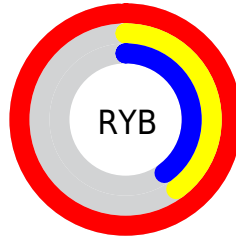

- Red (99%)
- Yellow (40%)
- Blue (40%)