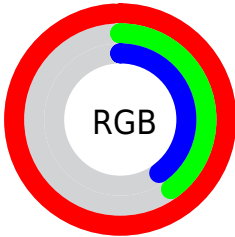

Distribution

- Red (99%)
- Green (40%)
- Blue (40%)