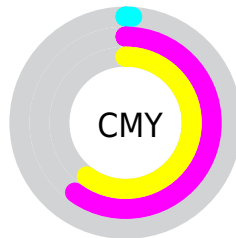

A 20% lighter version of the original color is **255, 158, 153**, and **189, 44, 55** is the 20% darker color. If you saturate the color by 10%, you get **252, 77, 77**, and if you desaturate by 10%, it is **252, 127, 127**.

# Distribution

- Red (99%)
- Green (40%)
- Blue (40%)

- Red (99%)
- Yellow (40%)
- Blue (40%)

- Cyan (0%)
- Magenta (60%)
- Yellow (60%)
- Black (1%)

- Cyan (1%)
- Magenta (60%)
- Yellow (60%)