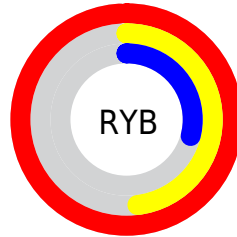

## Conversions Part 2

Format	Color
<a href="#">RYB</a>	<a href="#">252, 123, 73</a>
Decimal	<a href="#">16543817</a>
CIELab	<a href="#">63.98, 51.05, 47.23</a>
CIElCh	<a href="#">64, 69.547, 42.777</a>
Yxy	<a href="#">32.7831, 0.5234, 0.3639</a>
Android (android.graphics.Color)	<a href="#">4294733897</a> (0xFFFC7049)
YUV	<a href="#">149.4140, -37.6721, 89.9679</a>
Hunter-Lab	<a href="#">57.2566, 46.7958, 29.5733</a>

# Details

The RYB color **252, 123, 73** is a dark color, and the websafe version is hex **FF6633**. The color can be described as middle washed orange. A complement of this color would be **73, 152, 252**, and the grayscale version is **150, 150, 150**.

A 20% lighter version of the original color is **255, 189, 123**, and **189, 65, 25** is the 20% darker color. If you saturate the color by 10%, you get **252, 104, 48**, and if you desaturate by 10%, it is **252, 142, 98**.

# Distribution

- Red (99%)
- Green (44%)
- Blue (29%)

- Red (99%)
- Yellow (48%)
- Blue (29%)

- Cyan (0%)
- Magenta (56%)
- Yellow (71%)
- Black (1%)

- Cyan (1%)
- Magenta (56%)
- Yellow (71%)