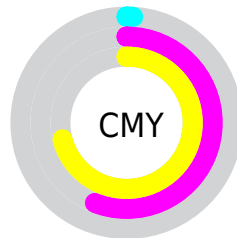

A 20% lighter version of the original color is **255, 189, 123**, and **189, 65, 25** is the 20% darker color. If you saturate the color by 10%, you get **252, 104, 48**, and if you desaturate by 10%, it is **252, 142, 98**.

# Distribution

- Red (99%)
- Green (44%)
- Blue (29%)

- Red (99%)
- Yellow (48%)
- Blue (29%)

- Cyan (0%)
- Magenta (56%)
- Yellow (71%)
- Black (1%)

- Cyan (1%)
- Magenta (56%)
- Yellow (71%)

# Brightness & Saturation Gradients

These gradients show how the RYB color 252, 123, 73 changes by changing the brightness by 10 percent. The first figure shows a shift by +10% for each color and the second figure -10%.