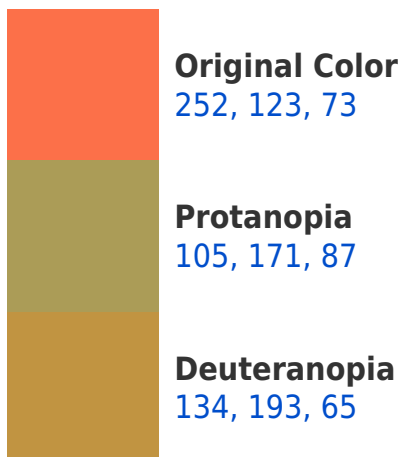

# Black Background

This preview shows how the RYB color 252, 123, 73 looks on a black background.

## RYB 252, 123, 73 Background

This preview shows how black text looks on a background with the RYB color 252, 123, 73.

This preview shows how white text looks on a background with the RYB color 252, 123, 73.

## Dichromacy

**Tritanopia**  
254, 107, 114

# Trichromacy

**Original Color**  
252, 123, 73

**Protanomaly**  
200, 196, 82

**Deuteranomaly**  
214, 192, 68

**Tritanomaly**  
253, 110, 99