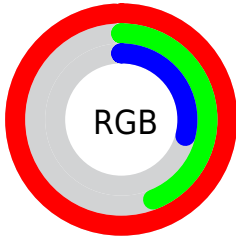

Distribution

- Red (99%)
- Green (44%)
- Blue (29%)