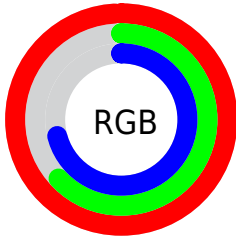

Distribution

Red (99%)

Green (63%)

Blue (71%)