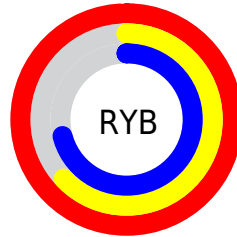

# Details

The RYB color **252, 161, 182** is a light color, and the websafe version is hex **FF9999**. A complement of this color would be **161, 212, 252**, and the grayscale version is **191, 191, 191**.

A 20% lighter version of the original color is **255, 217, 238**, and **194, 108, 129** is the 20% darker color. If you saturate the color by 10%, you get **252, 136, 163**, and if you desaturate by 10%, it is **252, 186, 201**.

# Distribution

Red (99%)

Green (63%)

Blue (71%)

Red (99%)

Yellow (63%)

Blue (71%)

Cyan (0%)