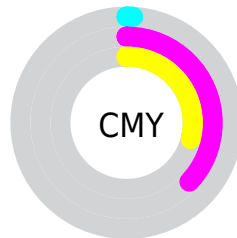

# Details

The RYB color **252, 161, 182** is a light color, and the websafe version is hex **FF9999**. A complement of this color would be **161, 212, 252**, and the grayscale version is **191, 191, 191**.

A 20% lighter version of the original color is **255, 217, 238**, and **194, 108, 129** is the 20% darker color. If you saturate the color by 10%, you get **252, 136, 163**, and if you desaturate by 10%, it is **252, 186, 201**.

# Distribution

Red (99%)

Green (63%)

Blue (71%)

Red (99%)

Yellow (63%)

Blue (71%)

Cyan (0%)

Magenta (36%)

Yellow (28%)

Black (1%)

Cyan (1%)

Magenta (37%)

Yellow (29%)