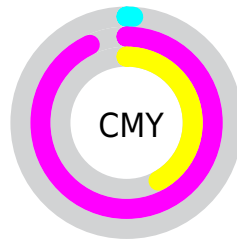

# Details

The RYB color **252, 17, 148** is a dark color, and the websafe version is hex **FF0099**. The color can be described as middle washed rose. A complement of this color would be **17, 180, 252**, and the grayscale version is **102, 102, 102**.

A 20% lighter version of the original color is **255, 103, 202**, and **189, 0, 98** is the 20% darker color. If you saturate the color by 10%, you get **252, 0, 140**, and if you desaturate by 10%, it is **252, 42, 159**.

# Distribution

- Red (99%)
- Green (7%)
- Blue (58%)

- Red (99%)
- Yellow (7%)
- Blue (58%)

- Cyan (0%)
- Magenta (93%)
- Yellow (41%)
- Black (1%)

- Cyan (1%)
- Magenta (93%)
- Yellow (42%)

# Brightness & Saturation Gradients

These gradients show how the RYB color 252, 17, 148 changes by changing the brightness by 10 percent. The first figure shows a shift by +10% for each color and the second figure -10%.