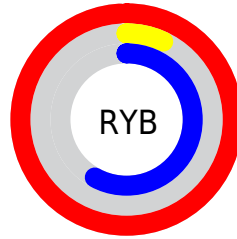

- Red (99%)
- Yellow (7%)
- Blue (58%)