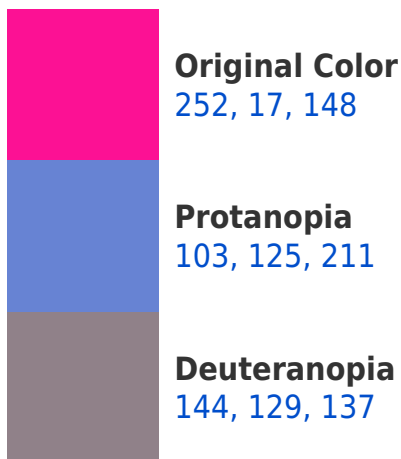

# Black Background

This preview shows how the RYB color 252, 17, 148 looks on a black background.

## RGB 252, 17, 148 Background

This preview shows how black text looks on a background with the RGB color 252, 17, 148.

This preview shows how white text looks on a background with the RGB color 252, 17, 148.

## Dichromacy

**Tritanopia**  
247, 60, 62

# Trichromacy

**Original Color**

252, 17, 148

**Protanomaly**

157, 90, 188

**Deuteranomaly**

183, 88, 141

**Tritanomaly**