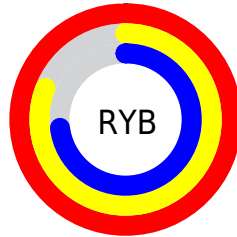

Details

The RYB color **252, 206, 185** is a light color, and the websafe version is hex **FFCCCC**, and the color name is **cherry blossom color (sakura-iro)**. A complement of this color would be **185, 214, 252**, and the grayscale version is **215, 215, 215**.

A 20% lighter version of the original color is **241, 255, 241**, and **194, 152, 132** is the 20% darker color. If you saturate the color by 10%, you get **252, 189, 160**, and if you desaturate by 10%, it is **252, 223, 210**.

Distribution

Red (99%)

Green (79%)

Blue (73%)

Red (99%)

Yellow (81%)

Blue (73%)

Cyan (0%)