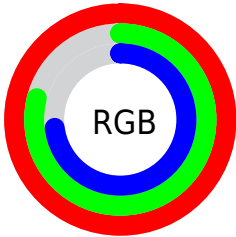

Distribution

Red (99%)

Green (79%)

Blue (73%)