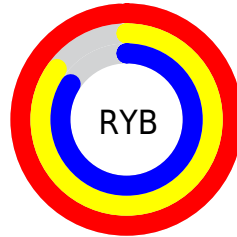

- Red (99%)
- Yellow (85%)
- Blue (84%)