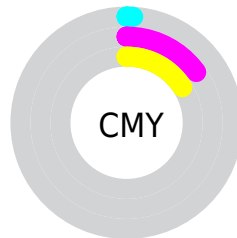

Details

The RYB color **252, 217, 214** is a light color, and the websafe version is hex **FFCCCC**. A complement of this color would be **214, 232, 252**, and the grayscale version is **227, 227, 227**.

A 20% lighter version of the original color is 255, 255, 255, and **195, 162, 159** is the 20% darker color. If you saturate the color by 10%, you get **252, 193, 189**, and if you desaturate by 10%, it is **252, 240, 239**.

Distribution

- Red (99%)
- Green (85%)
- Blue (84%)

- Red (99%)
- Yellow (85%)
- Blue (84%)

- Cyan (0%)
- Magenta (14%)
- Yellow (15%)
- Black (1%)

- Cyan (1%)
- Magenta (15%)
- Yellow (16%)

Brightness & Saturation Gradients

These gradients show how the RYB color 252, 217, 214 changes by changing the brightness by 10 percent. The first figure shows a shift by +10% for each color and the second figure -10%.

Similar to the brightness gradients but the following saturation gradients show a change of the RYB color 252, 217, 214 by changing the saturation by 10% instead.