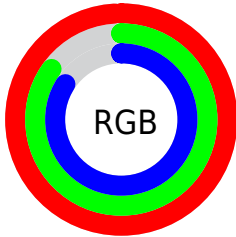

Distribution

- Red (99%)
- Green (85%)
- Blue (84%)