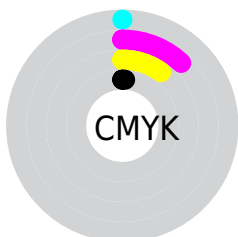

Details

The RYB color **252, 222, 227** is a light color, and the websafe version is hex **FFCCCC**. A complement of this color would be **222, 238, 252**, and the grayscale version is **232, 232, 232**.

A 20% lighter version of the original color is **255, 255, 255**, and **195, 167, 172** is the 20% darker color. If you saturate the color by 10%, you get **252, 197, 206**, and if you desaturate by 10%, it is **252, 247, 248**.

Distribution

Red (99%)

Green (87%)

Blue (89%)

Red (99%)

Yellow (87%)

Blue (89%)

Cyan (0%)