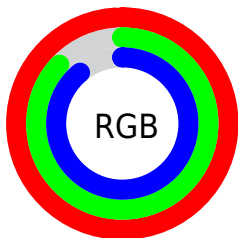

Distribution

Red (99%)

Green (87%)

Blue (89%)