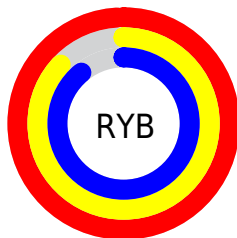

Red (99%)

Yellow (87%)

Blue (89%)