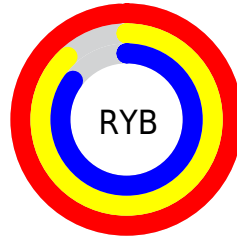

Red (99%)

Yellow (88%)

Blue (85%)