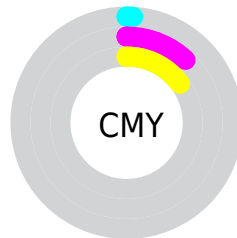

Details

The RYB color **252, 225, 216** is a light color, and the websafe version is hex **FFCCCC**. A complement of this color would be **216, 232, 252**, and the grayscale version is **231, 231, 231**.

A 20% lighter version of the original color is **255, 255, 255**, and **195, 170, 161** is the 20% darker color. If you saturate the color by 10%, you get **252, 206, 191**, and if you desaturate by 10%, it is **252, 243, 241**.

Distribution

Red (99%)

Green (87%)

Blue (85%)

Red (99%)

Yellow (88%)

Blue (85%)

Cyan (0%)

Magenta (11%)

Yellow (14%)

Black (1%)

Cyan (1%)

Magenta (12%)

Yellow (15%)

Brightness & Saturation Gradients

These gradients show how the RYB color 252, 225, 216 changes by changing the brightness by 10 percent. The first figure shows a shift by +10% for each color and the second figure -10%.