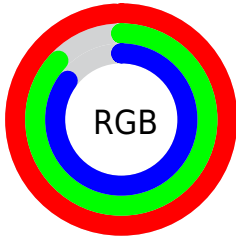

Distribution

Red (99%)

Green (87%)

Blue (85%)