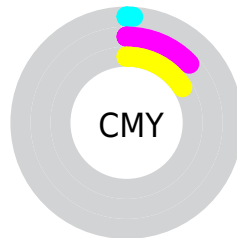

Details

The RYB color **252, 226, 213** is a light color, and the websafe version is hex **FFCCCC**. A complement of this color would be **213, 230, 252**, and the grayscale version is **230, 230, 230**.

A 20% lighter version of the original color is **255, 255, 255**, and **195, 172, 158** is the 20% darker color. If you saturate the color by 10%, you get **252, 209, 188**, and if you desaturate by 10%, it is **252, 244, 238**.

Distribution

Red (99%)

Green (87%)

Blue (84%)

Red (99%)

Yellow (89%)

Blue (84%)

Cyan (0%)

Magenta (12%)

Yellow (15%)

Black (1%)

Cyan (1%)

Magenta (13%)

Yellow (16%)

Brightness & Saturation Gradients

These gradients show how the RYB color 252, 226, 213 changes by changing the brightness by 10 percent. The first figure shows a shift by +10% for each color and the second figure -10%.