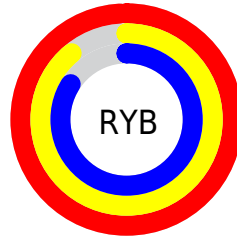

Red (99%)

Yellow (89%)

Blue (84%)