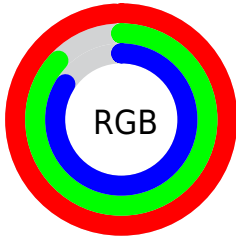

Distribution

Red (99%)

Green (87%)

Blue (84%)