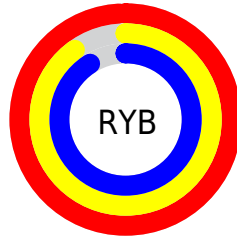

Conversions

Conversions Part 2

Format	Color
R _Y B	252, 230, 231
Decimal	16574183
CIE Lab	93.04, 7.66, 2.22
CIE LCh	93, 7.972, 16.195
Yxy	83.0586, 0.3273, 0.3280
Android (android.graphics.Color)	4294764263 (0xFFFC6E7)
YUV	236.6920, -2.8062, 13.4251
Hunter-Lab	91.1365, 2.8116, 7.0237

Details

The RYB color **252, 230, 231** is a light color, and the websafe version is hex FFFFFFF. A complement of this color would be **230, 241, 252**, and the grayscale version is **237, 237, 237**.

A 20% lighter version of the original color is 255, 255, 255, and **195, 175, 175** is the 20% darker color. If you saturate the color by 10%, you get **252, 205, 207**, and if you desaturate by 10%, it is 252, 254, 255.

Distribution

- Red (99%)
- Green (90%)
- Blue (91%)

- Red (99%)
- Yellow (90%)
- Blue (91%)

- Cyan (0%)
- Magenta (9%)
- Yellow (8%)
- Black (1%)

- Cyan (1%)
- Magenta (10%)
- Yellow (9%)

Brightness & Saturation Gradients