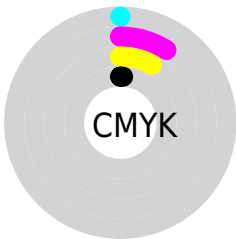

Conversions

Conversions Part 2

Format	Color
R _Y B	252, 230, 231
Decimal	16574183
CIE Lab	93.04, 7.66, 2.22
CIE LCh	93, 7.972, 16.195
Yxy	83.0586, 0.3273, 0.3280
Android (android.graphics.Color)	4294764263 (0xFFFC6E7)
YUV	236.6920, -2.8062, 13.4251
Hunter-Lab	91.1365, 2.8116, 7.0237

Details

The RYB color **252, 230, 231** is a light color, and the websafe version is hex FFFFFFF. A complement of this color would be **230, 241, 252**, and the grayscale version is **237, 237, 237**.

A 20% lighter version of the original color is 255, 255, 255, and **195, 175, 175** is the 20% darker color. If you saturate the color by 10%, you get **252, 205, 207**, and if you desaturate by 10%, it is 252, 254, 255.

Distribution

- Red (99%)
- Green (90%)
- Blue (91%)

- Red (99%)
- Yellow (90%)
- Blue (91%)

- Cyan (0%)
- Magenta (9%)
- Yellow (8%)
- Black (1%)

- Cyan (1%)
- Magenta (10%)
- Yellow (9%)

Brightness & Saturation Gradients