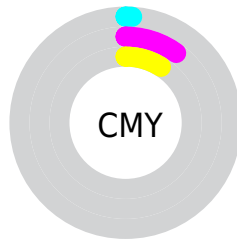

Details

The RYB color **252, 230, 231** is a light color, and the websafe version is hex FFFFFFF. A complement of this color would be **230, 241, 252**, and the grayscale version is **237, 237, 237**.

A 20% lighter version of the original color is 255, 255, 255, and **195, 175, 175** is the 20% darker color. If you saturate the color by 10%, you get **252, 205, 207**, and if you desaturate by 10%, it is 252, 254, 255.

Distribution

- Red (99%)
- Green (90%)
- Blue (91%)

- Red (99%)
- Yellow (90%)
- Blue (91%)

- Cyan (0%)
- Magenta (9%)
- Yellow (8%)
- Black (1%)

- Cyan (1%)
- Magenta (10%)
- Yellow (9%)

Brightness & Saturation Gradients

These gradients show how the RYB color 252, 230, 231 changes by changing the brightness by 10 percent. The first figure shows a shift by +10% for each color and the second figure -10%.

Similar to the brightness gradients but the following saturation gradients show a change of the RYB color 252, 230, 231 by changing the saturation by 10% instead.