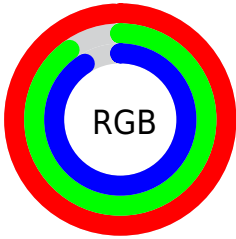

Distribution

- Red (99%)
- Green (90%)
- Blue (91%)