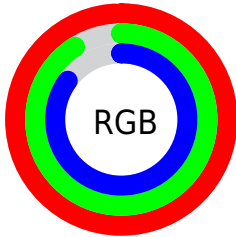

Distribution

Red (99%)

Green (91%)

Blue (85%)