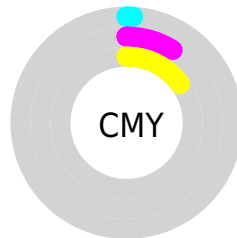

Details

The RYB color **252, 242, 218** is a light color, and the websafe version is hex FFFFFFFF. A complement of this color would be **218, 231, 252**, and the grayscale version is **237, 237, 237**.

A 20% lighter version of the original color is 255, 255, 255, and **195, 185, 163** is the 20% darker color. If you saturate the color by 10%, you get **252, 233, 193**, and if you desaturate by 10%, it is 252, 250, 243.

Distribution

Red (99%)

Green (91%)

Blue (85%)

Red (99%)

Yellow (95%)

Blue (85%)

Cyan (0%)

Magenta (8%)

Yellow (13%)

Black (1%)

Cyan (1%)

Magenta (9%)

Yellow (15%)

Brightness & Saturation Gradients

These gradients show how the RYB color 252, 242, 218 changes by changing the brightness by 10 percent. The first figure shows a shift by +10% for each color and the second figure -10%.