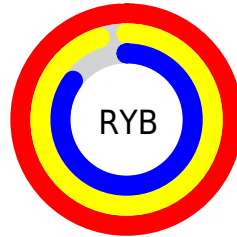

Details

The RYB color **252, 242, 218** is a light color, and the websafe version is hex FFFFFFFF. A complement of this color would be **218, 231, 252**, and the grayscale version is **237, 237, 237**.

A 20% lighter version of the original color is 255, 255, 255, and **195, 185, 163** is the 20% darker color. If you saturate the color by 10%, you get **252, 233, 193**, and if you desaturate by 10%, it is 252, 250, 243.

Distribution

Red (99%)

Green (91%)

Blue (85%)

Red (99%)

Yellow (95%)

Blue (85%)

Cyan (0%)