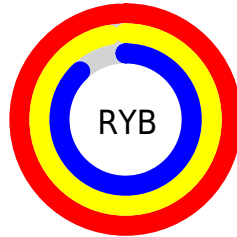

- Red (99%)
- Yellow (97%)
- Blue (88%)