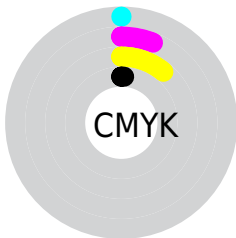

Details

The RYB color **252, 247, 225** is a light color, and the websafe version is hex FFFFFFFF. A complement of this color would be **225, 235, 252**, and the grayscale version is **240, 240, 240**.

A 20% lighter version of the original color is 255, 255, 255, and **195, 190, 170** is the 20% darker color. If you saturate the color by 10%, you get **252, 241, 200**, and if you desaturate by 10%, it is 252, 252, 250.

Distribution

- Red (99%)
- Green (93%)
- Blue (88%)

- Red (99%)
- Yellow (97%)
- Blue (88%)

- Cyan (0%)
- Magenta (6%)
- Yellow (11%)
- Black (1%)

- Cyan (1%)
- Magenta (7%)
- Yellow (12%)

Brightness & Saturation Gradients