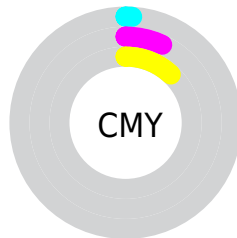

Details

The RYB color **252, 247, 225** is a light color, and the websafe version is hex FFFFFFFF. A complement of this color would be **225, 235, 252**, and the grayscale version is **240, 240, 240**.

A 20% lighter version of the original color is 255, 255, 255, and **195, 190, 170** is the 20% darker color. If you saturate the color by 10%, you get **252, 241, 200**, and if you desaturate by 10%, it is 252, 252, 250.

Distribution

- Red (99%)
- Green (93%)
- Blue (88%)

- Red (99%)
- Yellow (97%)
- Blue (88%)

- Cyan (0%)
- Magenta (6%)
- Yellow (11%)
- Black (1%)

- Cyan (1%)
- Magenta (7%)
- Yellow (12%)

Brightness & Saturation Gradients

These gradients show how the RYB color 252, 247, 225 changes by changing the brightness by 10 percent. The first figure shows a shift by +10% for each color and the second figure -10%.

Similar to the brightness gradients but the following saturation gradients show a change of the RYB color 252, 247, 225 by changing the saturation by 10% instead.