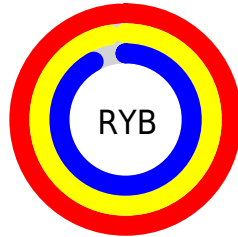

Conversions

Conversions Part 2

Format	Color
R _Y B	252, 247, 235
Decimal	16577259
CIE Lab	96.09, 2.16, 4.57
CIE LCh	96, 5.050, 64.737
Yxy	90.2184, 0.3236, 0.3359
Android (android.graphics.Color)	4294767339 (0xFFFCF2EB)
YUV	244.1920, -4.5317, 6.8476
Hunter-Lab	94.9834, -2.9067, 9.4159

Details

The RYB color **252, 247, 235** is a light color, and the websafe version is hex FFFFFF. A complement of this color would be **235, 241, 252**, and the grayscale version is **244, 244, 244**.

A 20% lighter version of the original color is 255, 255, 255, and **195, 191, 179** is the 20% darker color. If you saturate the color by 10%, you get **252, 239, 210**, and if you desaturate by 10%, it is 252, 254, 255.

Distribution

- Red (99%)
- Green (95%)
- Blue (92%)

- Red (99%)
- Yellow (97%)
- Blue (92%)

- Cyan (0%)
- Magenta (4%)
- Yellow (7%)
- Black (1%)

- Cyan (1%)
- Magenta (5%)
- Yellow (8%)

Brightness & Saturation Gradients