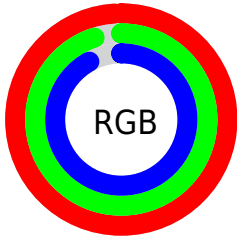

Distribution

- Red (99%)
- Green (95%)
- Blue (92%)