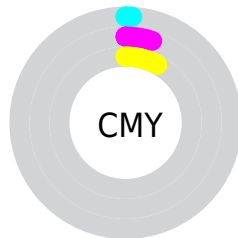

Details

The RYB color **252, 247, 235** is a light color, and the websafe version is hex FFFFFF. A complement of this color would be **235, 241, 252**, and the grayscale version is **244, 244, 244**.

A 20% lighter version of the original color is 255, 255, 255, and **195, 191, 179** is the 20% darker color. If you saturate the color by 10%, you get **252, 239, 210**, and if you desaturate by 10%, it is 252, 254, 255.

Distribution

- Red (99%)
- Green (95%)
- Blue (92%)

- Red (99%)
- Yellow (97%)
- Blue (92%)

- Cyan (0%)
- Magenta (4%)
- Yellow (7%)
- Black (1%)

- Cyan (1%)
- Magenta (5%)
- Yellow (8%)

Brightness & Saturation Gradients

These gradients show how the RYB color 252, 247, 235 changes by changing the brightness by 10 percent. The first figure shows a shift by +10% for each color and the second figure -10%.

Similar to the brightness gradients but the following saturation gradients show a change of the RYB color 252, 247, 235 by changing the saturation by 10% instead.