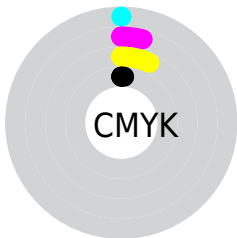

Conversions

Conversions Part 2

Format	Color
R _Y B	252, 247, 235
Decimal	16577259
CIE Lab	96.09, 2.16, 4.57
CIE LCh	96, 5.050, 64.737
Yxy	90.2184, 0.3236, 0.3359
Android (android.graphics.Color)	4294767339 (0xFFFCF2EB)
YUV	244.1920, -4.5317, 6.8476
Hunter-Lab	94.9834, -2.9067, 9.4159

Details

The RYB color **252, 247, 235** is a light color, and the websafe version is hex FFFFFF. A complement of this color would be **235, 241, 252**, and the grayscale version is **244, 244, 244**.

A 20% lighter version of the original color is 255, 255, 255, and **195, 191, 179** is the 20% darker color. If you saturate the color by 10%, you get **252, 239, 210**, and if you desaturate by 10%, it is 252, 254, 255.

Distribution

- Red (99%)
- Green (95%)
- Blue (92%)

- Red (99%)
- Yellow (97%)
- Blue (92%)

- Cyan (0%)
- Magenta (4%)
- Yellow (7%)
- Black (1%)

- Cyan (1%)
- Magenta (5%)
- Yellow (8%)

Brightness & Saturation Gradients