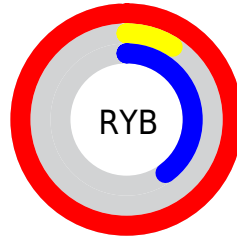

## Conversions Part 2

Format	Color
<a href="#">RYB</a>	<a href="#">252, 24, 101</a>
Decimal	<a href="#">16521317</a>
CIELab	<a href="#">54.33, 80.15, 19.46</a>
CIElCh	<a href="#">54, 82.478, 13.651</a>
Yxy	<a href="#">22.2883, 0.5389, 0.2805</a>
Android (android.graphics.Color)	<a href="#">4294711397 (0xFFFC1865)</a>
YUV	<a href="#">100.9500, 0.0247, 132.4709</a>
Hunter-Lab	<a href="#">47.2105, 79.2833, 15.0168</a>

# Details

The RYB color **252, 24, 101** is a dark color, and the websafe version is hex **FF0066**. The color can be described as dark washed rose. A complement of this color would be **24, 161, 252**, and the grayscale version is **101, 101, 101**.

A 20% lighter version of the original color is **255, 104, 151**, and **187, 0, 55** is the 20% darker color. If you saturate the color by 10%, you get **252, 0, 85**, and if you desaturate by 10%, it is **252, 49, 118**.

# Distribution

Red (99%)

Green (9%)

Blue (40%)

Red (99%)

Yellow (9%)

Blue (40%)

Cyan (0%)