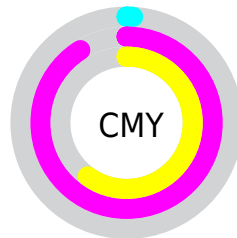

# Details

The RYB color **252, 24, 101** is a dark color, and the websafe version is hex **FF0066**. The color can be described as dark washed rose. A complement of this color would be **24, 161, 252**, and the grayscale version is **101, 101, 101**.

A 20% lighter version of the original color is **255, 104, 151**, and **187, 0, 55** is the 20% darker color. If you saturate the color by 10%, you get **252, 0, 85**, and if you desaturate by 10%, it is **252, 49, 118**.

# Distribution

Red (99%)

Green (9%)

Blue (40%)

Red (99%)

Yellow (9%)

Blue (40%)

Cyan (0%)

Magenta (90%)

Yellow (60%)

Black (1%)

Cyan (1%)

Magenta (91%)

Yellow (60%)