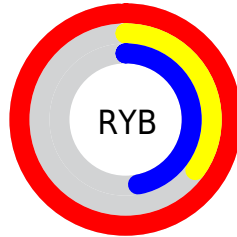

- Red (99%)
- Yellow (35%)
- Blue (47%)