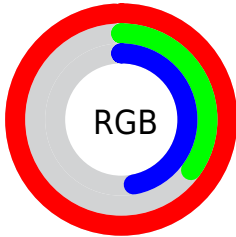

Distribution

- Red (99%)
- Green (35%)
- Blue (47%)