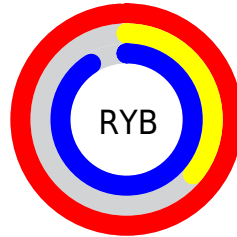

- Red (99%)
- Yellow (36%)
- Blue (91%)