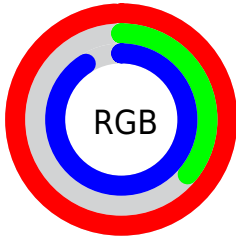

Distribution

- Red (99%)
- Green (36%)
- Blue (91%)