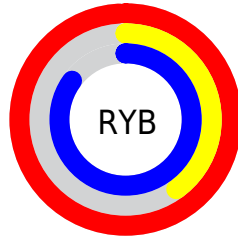

- Red (99%)
- Yellow (40%)
- Blue (85%)