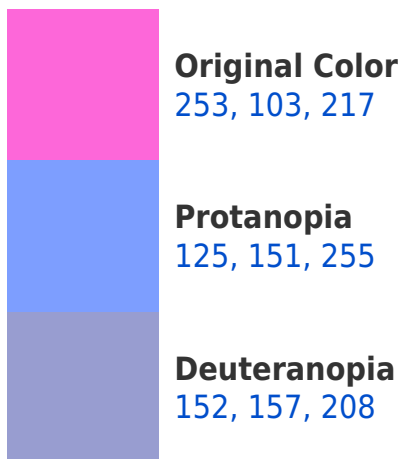

# Black Background

This preview shows how the RYB color 253, 103, 217 looks on a black background.

## **RYB 253, 103, 217 Background**

This preview shows how black text looks on a background with the RYB color 253, 103, 217.

This preview shows how white text looks on a background with the RYB color 253, 103, 217.

## Dichromacy

**Tritanopia**  
244, 124, 133

# Trichromacy

**Original Color**

253, 103, 217

**Protanomaly**

172, 138, 241

**Deuteranomaly**

189, 138, 211

**Tritanomaly**