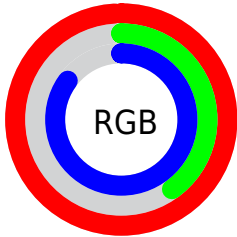

Distribution

- Red (99%)
- Green (40%)
- Blue (85%)