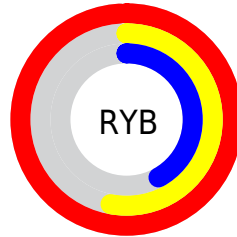

- Red (99%)
- Yellow (53%)
- Blue (42%)