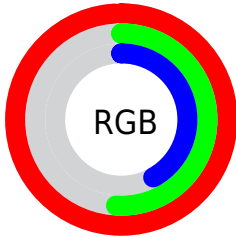

Distribution

- Red (99%)
- Green (51%)
- Blue (42%)