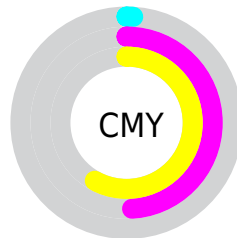

Details

The RYB color **253, 135, 106** is a light color, and the websafe version is hex **FF9966**. A complement of this color would be **106, 173, 253**, and the grayscale version is **164, 164, 164**.

A 20% lighter version of the original color is **255, 195, 158**, and **191, 80, 58** is the 20% darker color. If you saturate the color by 10%, you get **253, 114, 81**, and if you desaturate by 10%, it is **253, 155, 131**.

Distribution

- Red (99%)
- Green (51%)
- Blue (42%)

- Red (99%)
- Yellow (53%)
- Blue (42%)

- Cyan (0%)
- Magenta (49%)
- Yellow (58%)
- Black (1%)

- Cyan (1%)
- Magenta (49%)
- Yellow (58%)

Brightness & Saturation Gradients

These gradients show how the RYB color 253, 135, 106 changes by changing the brightness by 10 percent. The first figure shows a shift by +10% for each color and the second figure -10%.

Similar to the brightness gradients but the following saturation gradients show a change of the RYB color 253, 135, 106 by changing the saturation by 10% instead.