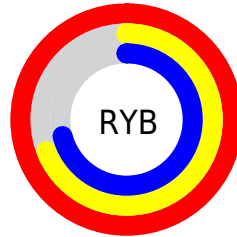

Details

The RYB color **253, 175, 180** is a light color, and the websafe version is hex **FF9999**. A complement of this color would be **175, 215, 253**, and the grayscale version is **199, 199, 199**.

A 20% lighter version of the original color is **255, 231, 236**, and **195, 122, 127** is the 20% darker color. If you saturate the color by 10%, you get **253, 150, 156**, and if you desaturate by 10%, it is **253, 200, 204**.

Distribution

Red (99%)

Green (69%)

Blue (71%)

Red (99%)

Yellow (69%)

Blue (71%)

Cyan (0%)