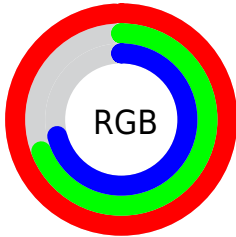

Distribution

Red (99%)

Green (69%)

Blue (71%)