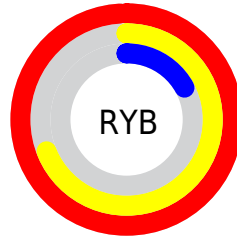

- Red (99%)
- Yellow (69%)
- Blue (17%)