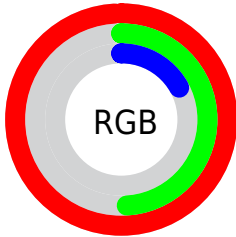

Distribution

- Red (99%)
- Green (49%)
- Blue (17%)