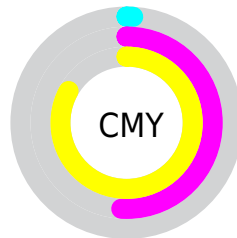

Details

The RYB color **253, 176, 44** is a dark color, and the websafe version is hex **FF6633**. The color can be described as middle washed orange. A complement of this color would be **44, 123, 253**, and the grayscale version is **154, 154, 154**.

A 20% lighter version of the original color is **240, 255, 97**, and **189, 119, 0** is the 20% darker color. If you saturate the color by 10%, you get **253, 165, 19**, and if you desaturate by 10%, it is **253, 185, 69**.

Distribution

- Red (99%)
- Green (49%)
- Blue (17%)

- Red (99%)
- Yellow (69%)
- Blue (17%)

- Cyan (0%)
- Magenta (51%)
- Yellow (83%)
- Black (1%)

- Cyan (1%)
- Magenta (51%)
- Yellow (83%)

Brightness & Saturation Gradients

These gradients show how the RYB color 253, 176, 44 changes by changing the brightness by 10 percent. The first figure shows a shift by +10% for each color and the second figure -10%.

Similar to the brightness gradients but the following saturation gradients show a change of the RYB color 253, 176, 44 by changing the saturation by 10% instead.