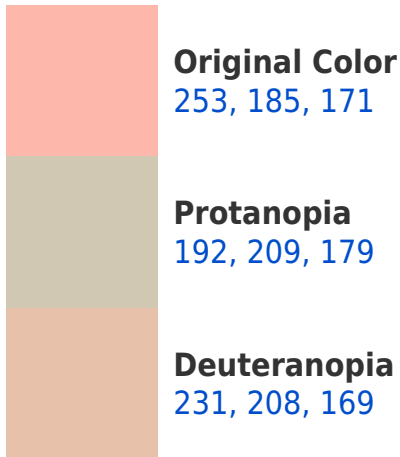

# Black Background

This preview shows how the RYB color 253, 185, 171 looks on a black background.

## **RYB 253, 185, 171 Background**

This preview shows how black text looks on a background with the RYB color 253, 185, 171.

This preview shows how white text looks on a background with the RYB color 253, 185, 171.

## Dichromacy

**Tritanopia**  
255, 180, 193

# Trichromacy

**Original Color**

253, 185, 171

**Protanomaly**

225, 204, 176

**Deuteranomaly**

239, 196, 170

**Tritanomaly**