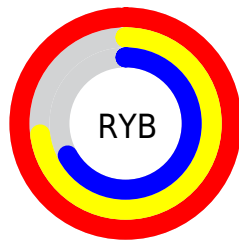

# Details

The RYB color **253, 185, 171** is a light color, and the websafe version is hex **FFCCCC**. A complement of this color would be **171, 209, 253**, and the grayscale version is **203, 203, 203**.

A 20% lighter version of the original color is **255, 250, 226**, and **195, 132, 119** is the 20% darker color. If you saturate the color by 10%, you get **253, 163, 146**, and if you desaturate by 10%, it is **253, 207, 196**.

# Distribution

Red (99%)

Green (72%)

Blue (67%)

Red (99%)

Yellow (73%)

Blue (67%)

Cyan (0%)