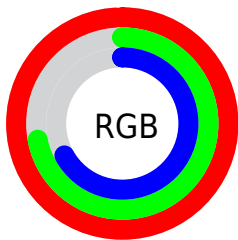

Distribution

Red (99%)

Green (72%)

Blue (67%)