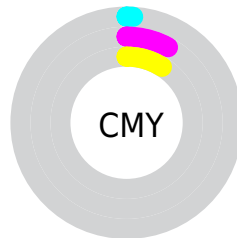

Details

The RYB color **253, 237, 231** is a light color, and the websafe version is hex FFFFFFFF. A complement of this color would be **231, 241, 253**, and the grayscale version is **240, 240, 240**.

A 20% lighter version of the original color is 255, 255, 255, and **196, 182, 175** is the 20% darker color. If you saturate the color by 10%, you get **253, 219, 206**, and if you desaturate by 10%, it is 253, 254, 255.

Distribution

- Red (99%)
- Green (93%)
- Blue (91%)

- Red (99%)
- Yellow (93%)
- Blue (91%)

- Cyan (0%)
- Magenta (7%)
- Yellow (9%)
- Black (1%)

- Cyan (1%)
- Magenta (8%)
- Yellow (9%)

Brightness & Saturation Gradients

These gradients show how the RYB color 253, 237, 231 changes by changing the brightness by 10 percent. The first figure shows a shift by +10% for each color and the second figure -10%.

Similar to the brightness gradients but the following saturation gradients show a change of the RYB color 253, 237, 231 by changing the saturation by 10% instead.