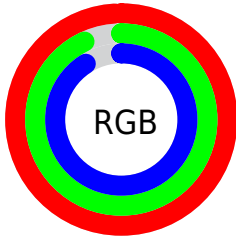

Distribution

- Red (99%)
- Green (93%)
- Blue (91%)