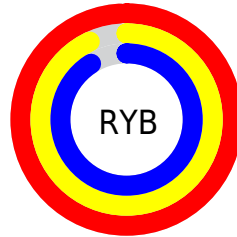

- Red (99%)
- Yellow (93%)
- Blue (91%)