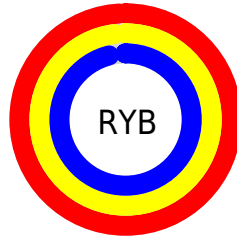

Conversions

Conversions Part 2

Format	Color
R _Y B	253, 251, 244
Decimal	16644340
CIE Lab	97.84, 1.01, 2.47
CIE LCh	98, 2.670, 67.779
Yxy	94.5107, 0.3183, 0.3328
Android (android.graphics.Color)	4294834420 (0xFFFD8F4)
YUV	249.0390, -2.4842, 3.4738
Hunter-Lab	97.2166, -4.1720, 7.6334

Details

The RYB color 253, 251, 244 is a light color, and the websafe version is hex FFFFFFF. A complement of this color would be 244, 247, 253, and the grayscale version is 249, 249, 249.

A 20% lighter version of the original color is 255, 255, 255, and 196, 196, 188 is the 20% darker color. If you saturate the color by 10%, you get 253, 246, 219, and if you desaturate by 10%, it is 253, 254, 255.

Distribution

- Red (99%)
- Green (97%)
- Blue (96%)

- Red (99%)
- Yellow (98%)
- Blue (96%)

- Cyan (0%)
- Magenta (2%)
- Yellow (4%)
- Black (1%)

- Cyan (1%)
- Magenta (3%)
- Yellow (4%)

Brightness & Saturation Gradients