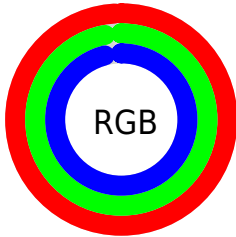

Distribution

- Red (99%)
- Green (97%)
- Blue (96%)