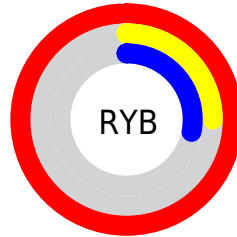

Details

The RYB color **253, 64, 71** is a dark color, and the websafe version is hex **FF3333**. The color can be described as dark washed red. A complement of this color would be **64, 160, 253**, and the grayscale version is **121, 121, 121**.

A 20% lighter version of the original color is **255, 125, 120**, and **188, 0, 27** is the 20% darker color. If you saturate the color by 10%, you get **253, 39, 47**, and if you desaturate by 10%, it is **253, 89, 95**.

Distribution

Red (99%)

Green (25%)

Blue (28%)

Red (99%)

Yellow (25%)

Blue (28%)

Cyan (0%)