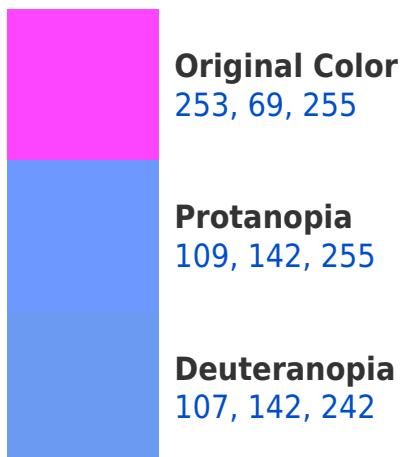

White Background

This preview shows how the RYB color 253, 69, 255 looks on a white background.

Color Contrast Check

Large Text (above 18pt) WCAG AA × Fail

Any Text WCAG AA × Fail

Large Text (above 18pt) WCAG AAA × Fail

Any Text WCAG AAA ✓ Pass

If you want to check with other color combinations, try the [Color Contrast Checker](#).

RGB 253, 69, 255 Background

This preview shows how black text looks on a background with the RGB color 253, 69, 255.

This preview shows how white text looks on a background with the RGB color 253, 69, 255.

Color Blindness Simulation

Color vision deficiency is a very complex topic, and I could not describe the different causes any better than Wikipedia does, so if you want to learn more, you should check out their [article about color blindness](#).

Dichromacy

Tritanopia
238, 116, 124

Trichromacy

Original Color

253, 69, 255

Protanomaly

161, 121, 255

Deuteranomaly