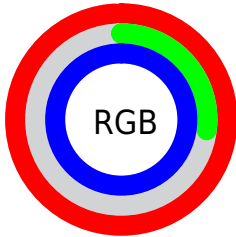

Distribution

- Red (99%)
- Green (27%)
- Blue (100%)