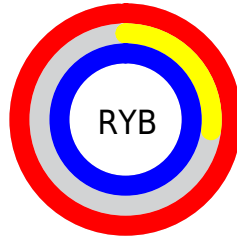

- Red (99%)
- Yellow (27%)
- Blue (100%)