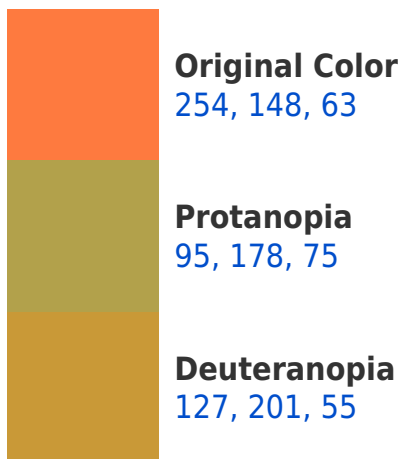

A 20% lighter version of the original color is **255, 228, 114**, and **190, 99, 9** is the 20% darker color. If you saturate the color by 10%, you get **254, 133, 38**, and if you desaturate by 10%, it is **254, 162, 88**.

Any Text WCAG AAA ✓ Pass

If you want to check with other color combinations, try the [Color Contrast Checker](#).

R_YB 254, 148, 63 Background

This preview shows how black text looks on a background with the RYB color 254, 148, 63.

This preview shows how white text looks on a background with the RYB color 254, 148, 63.

Color Blindness Simulation

Color vision deficiency is a very complex topic, and I could not describe the different causes any better than Wikipedia does, so if you want to learn more, you should check out their [article about color blindness](#).

Dichromacy

Tritanopia
255, 116, 124

Trichromacy

Original Color

254, 148, 63

Protanomaly

176, 206, 71

Deuteranomaly