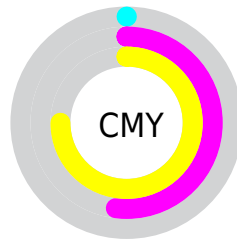

Details

The RYB color **254, 148, 63** is a dark color, and the websafe version is hex **FF6633**. The color can be described as middle washed orange. A complement of this color would be **63, 141, 254**, and the grayscale version is **155, 155, 155**.

A 20% lighter version of the original color is **255, 228, 114**, and **190, 99, 9** is the 20% darker color. If you saturate the color by 10%, you get **254, 133, 38**, and if you desaturate by 10%, it is **254, 162, 88**.

Distribution

Red (100%)

Green (48%)

Blue (25%)

Red (100%)

Yellow (58%)

Blue (25%)

Cyan (0%)

Magenta (52%)

Yellow (75%)

Black (0%)

Cyan (0%)

Magenta (52%)

Yellow (75%)

Brightness & Saturation Gradients

These gradients show how the RYB color 254, 148, 63 changes by changing the brightness by 10 percent. The first figure shows a shift by +10% for each color and the second figure -10%.