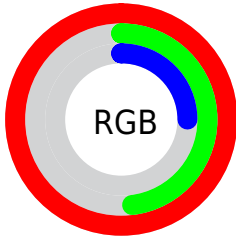

Distribution

Red (100%)

Green (48%)

Blue (25%)