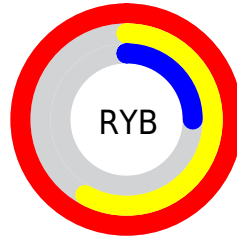

Details

The RYB color **254, 148, 63** is a dark color, and the websafe version is hex **FF6633**. The color can be described as middle washed orange. A complement of this color would be **63, 141, 254**, and the grayscale version is **155, 155, 155**.

A 20% lighter version of the original color is **255, 228, 114**, and **190, 99, 9** is the 20% darker color. If you saturate the color by 10%, you get **254, 133, 38**, and if you desaturate by 10%, it is **254, 162, 88**.

Distribution

Red (100%)

Green (48%)

Blue (25%)

Red (100%)

Yellow (58%)

Blue (25%)

Cyan (0%)