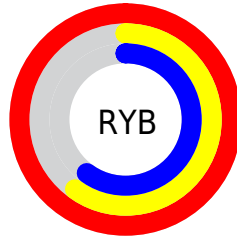

Details

The RYB color **254, 154, 154** is a light color, and the websafe version is hex **FF9999**. A complement of this color would be **154, 204, 254**, and the grayscale version is **184, 184, 184**.

A 20% lighter version of the original color is **255, 209, 208**, and **195, 101, 103** is the 20% darker color. If you saturate the color by 10%, you get **254, 129, 129**, and if you desaturate by 10%, it is **254, 179, 179**.

Distribution

Red (100%)

Green (60%)

Blue (60%)

Red (100%)

Yellow (60%)

Blue (60%)

Cyan (0%)