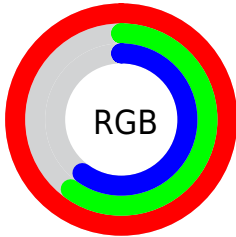

Distribution

Red (100%)

Green (60%)

Blue (60%)