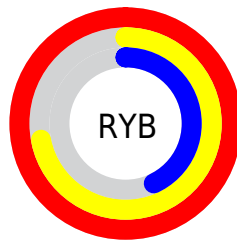

Details

The RYB color **254, 183, 109** is a light color, and the websafe version is hex **FF9966**. A complement of this color would be **109, 167, 254**, and the grayscale version is **181, 181, 181**.

A 20% lighter version of the original color is **237, 255, 161**, and **193, 130, 60** is the 20% darker color. If you saturate the color by 10%, you get **254, 170, 84**, and if you desaturate by 10%, it is **254, 196, 134**.

Distribution

Red (100%)

Green (62%)

Blue (43%)

Red (100%)

Yellow (72%)

Blue (43%)

Cyan (0%)