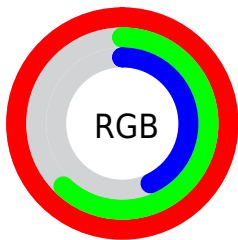

Distribution

Red (100%)

Green (62%)

Blue (43%)