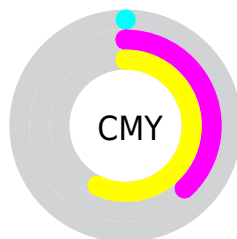

Details

The RYB color **254, 183, 109** is a light color, and the websafe version is hex **FF9966**. A complement of this color would be **109, 167, 254**, and the grayscale version is **181, 181, 181**.

A 20% lighter version of the original color is **237, 255, 161**, and **193, 130, 60** is the 20% darker color. If you saturate the color by 10%, you get **254, 170, 84**, and if you desaturate by 10%, it is **254, 196, 134**.

Distribution

Red (100%)

Green (62%)

Blue (43%)

Red (100%)

Yellow (72%)

Blue (43%)

Cyan (0%)

Magenta (38%)

Yellow (57%)

Black (0%)

Cyan (0%)

Magenta (38%)

Yellow (57%)

Brightness & Saturation Gradients

These gradients show how the RYB color 254, 183, 109 changes by changing the brightness by 10 percent. The first figure shows a shift by +10% for each color and the second figure -10%.