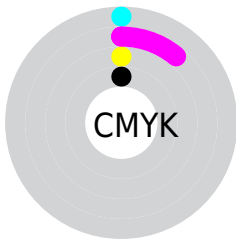

Details

The RYB color **254, 227, 255** is a light color, and the websafe version is hex **FFCCFF**. A complement of this color would be **227, 255, 254**, and the grayscale version is **238, 238, 238**.

A 20% lighter version of the original color is **255, 255, 255**, and **197, 172, 198** is the 20% darker color. If you saturate the color by 10%, you get **253, 202, 255**, and if you desaturate by 10%, it is **255, 252, 255**.

Distribution

- Red (100%)
- Green (89%)
- Blue (100%)

- Red (100%)
- Yellow (89%)
- Blue (100%)

- Cyan (0%)
- Magenta (11%)
- Yellow (0%)
- Black (0%)

- Cyan (0%)
- Magenta (11%)
- Yellow (0%)

Brightness & Saturation Gradients