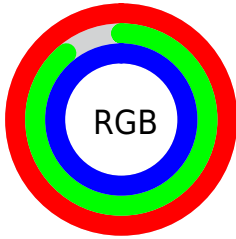

Distribution

- Red (100%)
- Green (89%)
- Blue (100%)