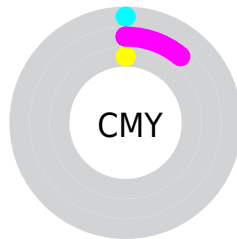

Details

The RYB color **254, 227, 255** is a light color, and the websafe version is hex **FFCCFF**. A complement of this color would be **227, 255, 254**, and the grayscale version is **238, 238, 238**.

A 20% lighter version of the original color is **255, 255, 255**, and **197, 172, 198** is the 20% darker color. If you saturate the color by 10%, you get **253, 202, 255**, and if you desaturate by 10%, it is **255, 252, 255**.

Distribution

- Red (100%)
- Green (89%)
- Blue (100%)

- Red (100%)
- Yellow (89%)
- Blue (100%)

- Cyan (0%)
- Magenta (11%)
- Yellow (0%)
- Black (0%)

- Cyan (0%)
- Magenta (11%)
- Yellow (0%)

Brightness & Saturation Gradients

These gradients show how the RYB color 254, 227, 255 changes by changing the brightness by 10 percent. The first figure shows a shift by +10% for each color and the second figure -10%.

Similar to the brightness gradients but the following saturation gradients show a change of the RYB color 254, 227, 255 by changing the saturation by 10% instead.