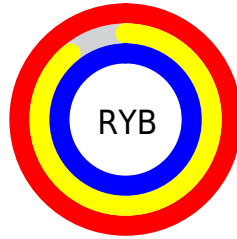

- Red (100%)
- Yellow (89%)
- Blue (100%)