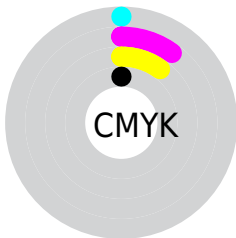

Details

The RYB color **254, 229, 229** is a light color, and the websafe version is hex FFFFFFFF. A complement of this color would be **229, 242, 254**, and the grayscale version is **237, 237, 237**.

A 20% lighter version of the original color is 255, 255, 255, and **197, 174, 174** is the 20% darker color. If you saturate the color by 10%, you get **254, 204, 204**, and if you desaturate by 10%, it is 254, 254, 254.

Distribution

Red (100%)

Green (90%)

Blue (90%)

Red (100%)

Yellow (90%)

Blue (90%)

Cyan (0%)

Magenta (10%)

Yellow (10%)

Black (0%)

Cyan (0%)

Magenta (10%)

Yellow (10%)

Brightness & Saturation Gradients

These gradients show how the RYB color 254, 229, 229 changes by changing the brightness by 10 percent. The first figure shows a shift by +10% for each color and the second figure -10%.