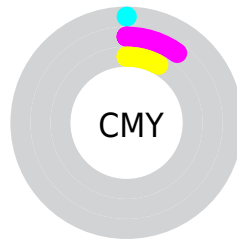

Details

The RYB color **254, 230, 235** is a light color, and the websafe version is hex FFFFFFFF. A complement of this color would be **230, 243, 254**, and the grayscale version is **238, 238, 238**.

A 20% lighter version of the original color is **255, 255, 255**, and **197, 174, 179** is the 20% darker color. If you saturate the color by 10%, you get **254, 205, 215**, and if you desaturate by 10%, it is **254, 255, 255**.

Distribution

Red (100%)

Green (90%)

Blue (92%)

Red (100%)

Yellow (90%)

Blue (92%)

Cyan (0%)

Magenta (9%)

Yellow (7%)

Black (0%)

Cyan (0%)

Magenta (10%)

Yellow (8%)

Brightness & Saturation Gradients

These gradients show how the RYB color 254, 230, 235 changes by changing the brightness by 10 percent. The first figure shows a shift by +10% for each color and the second figure -10%.