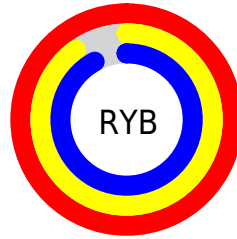

Details

The RYB color **254, 230, 235** is a light color, and the websafe version is hex FFFFFFFF. A complement of this color would be **230, 243, 254**, and the grayscale version is **238, 238, 238**.

A 20% lighter version of the original color is **255, 255, 255**, and **197, 174, 179** is the 20% darker color. If you saturate the color by 10%, you get **254, 205, 215**, and if you desaturate by 10%, it is **254, 255, 255**.

Distribution

Red (100%)

Green (90%)

Blue (92%)

Red (100%)

Yellow (90%)

Blue (92%)

Cyan (0%)