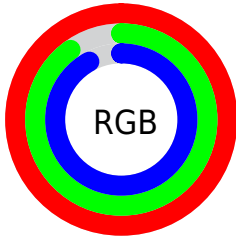

Distribution

Red (100%)

Green (90%)

Blue (92%)