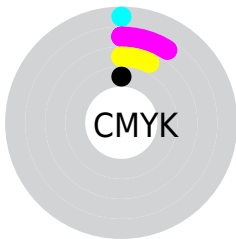

Details

The RYB color **254, 230, 235** is a light color, and the websafe version is hex FFFFFFFF. A complement of this color would be **230, 243, 254**, and the grayscale version is **238, 238, 238**.

A 20% lighter version of the original color is **255, 255, 255**, and **197, 174, 179** is the 20% darker color. If you saturate the color by 10%, you get **254, 205, 215**, and if you desaturate by 10%, it is **254, 255, 255**.

Distribution

Red (100%)

Green (90%)

Blue (92%)

Red (100%)

Yellow (90%)

Blue (92%)

Cyan (0%)