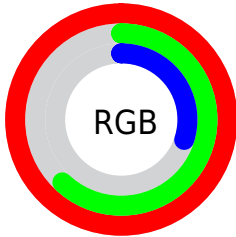

Distribution

- Red (100%)
- Green (62%)
- Blue (30%)