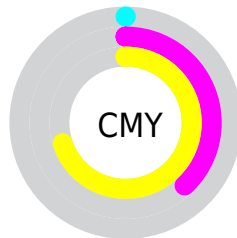

Details

The RYB color **254, 232, 76** is a light color, and the websafe version is hex **FF9933**. The color can be described as light washed orange. A complement of this color would be **76, 138, 254**, and the grayscale version is **178, 178, 178**.

A 20% lighter version of the original color is **189, 255, 128**, and **192, 192, 22** is the 20% darker color. If you saturate the color by 10%, you get **254, 230, 51**, and if you desaturate by 10%, it is **254, 237, 101**.

Distribution

- Red (100%)
- Green (62%)
- Blue (30%)

- Red (100%)
- Yellow (91%)
- Blue (30%)

- Cyan (0%)
- Magenta (37%)
- Yellow (70%)
- Black (0%)

- Cyan (0%)
- Magenta (38%)
- Yellow (70%)

Brightness & Saturation Gradients

These gradients show how the RYB color 254, 232, 76 changes by changing the brightness by 10 percent. The first figure shows a shift by +10% for each color and the second figure -10%.

Similar to the brightness gradients but the following saturation gradients show a change of the RYB color 254, 232, 76 by changing the saturation by 10% instead.