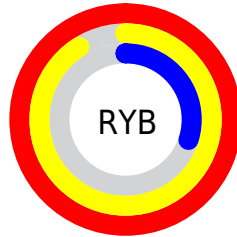

- Red (100%)
- Yellow (91%)
- Blue (30%)