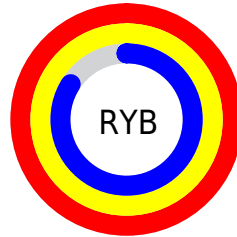

Details

The RYB color **254, 252, 213** is a light color, and the websafe version is hex FFFFFFFF. A complement of this color would be **213, 227, 254**, and the grayscale version is **237, 237, 237**.

A 20% lighter version of the original color is 255, 255, 255, and **197, 195, 158** is the 20% darker color. If you saturate the color by 10%, you get **254, 250, 188**, and if you desaturate by 10%, it is **254, 254, 238**.

Distribution

Red (100%)

Green (91%)

Blue (84%)

Red (100%)

Yellow (99%)

Blue (84%)

Cyan (0%)