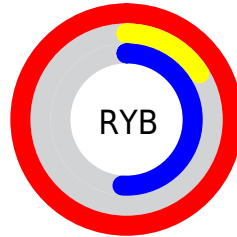

Details

The RYB color **254, 41, 131** is a dark color, and the websafe version is hex **FF3399**. The color can be described as middle washed rose. A complement of this color would be **41, 176, 254**, and the grayscale version is **115, 115, 115**.

A 20% lighter version of the original color is **255, 112, 184**, and **191, 0, 82** is the 20% darker color. If you saturate the color by 10%, you get **254, 16, 116**, and if you desaturate by 10%, it is **254, 66, 146**.

Distribution

Red (100%)

Green (16%)

Blue (51%)

Red (100%)

Yellow (16%)

Blue (51%)

Cyan (0%)