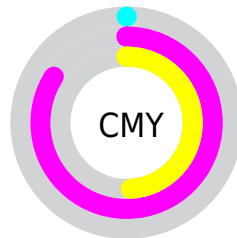

Details

The RYB color **254, 41, 131** is a dark color, and the websafe version is hex **FF3399**. The color can be described as middle washed rose. A complement of this color would be **41, 176, 254**, and the grayscale version is **115, 115, 115**.

A 20% lighter version of the original color is **255, 112, 184**, and **191, 0, 82** is the 20% darker color. If you saturate the color by 10%, you get **254, 16, 116**, and if you desaturate by 10%, it is **254, 66, 146**.

Distribution

Red (100%)

Green (16%)

Blue (51%)

Red (100%)

Yellow (16%)

Blue (51%)

Cyan (0%)

Magenta (84%)

Yellow (48%)

Black (0%)

Cyan (0%)

Magenta (84%)

Yellow (49%)

Brightness & Saturation Gradients

These gradients show how the RYB color 254, 41, 131 changes by changing the brightness by 10 percent. The first figure shows a shift by +10% for each color and the second figure -10%.