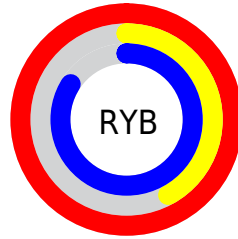

Red (100%)

Yellow (42%)

Blue (84%)