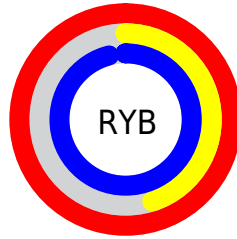

- Red (100%)
- Yellow (45%)
- Blue (96%)