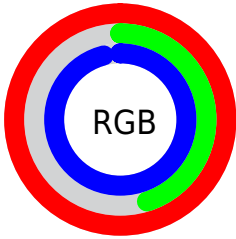

Distribution

- Red (100%)
- Green (45%)
- Blue (96%)