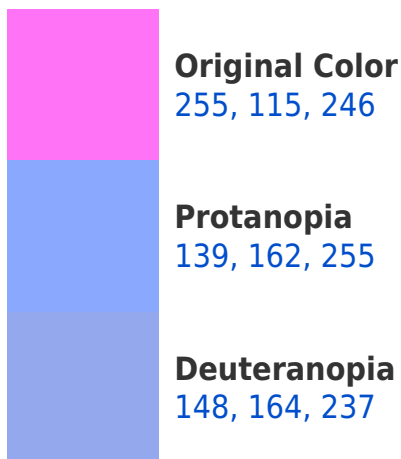

Large Text (above 18pt) WCAG AAA ✓ Pass

Any Text WCAG AAA ✓ Pass

If you want to check with other color combinations, try the [Color Contrast Checker](#).

RYB 255, 115, 246 Background

This preview shows how black text looks on a background with the RYB color 255, 115, 246.

This preview shows how white text looks on a background with the RYB color 255, 115, 246.

Color Blindness Simulation

Color vision deficiency is a very complex topic, and I could not describe the different causes any better than Wikipedia does, so if you want to learn more, you should check out their [article about color blindness](#).

Dichromacy

Tritanopia
244, 139, 150

Trichromacy

Original Color

255, 115, 246

Protanomaly

181, 149, 252

Deuteranomaly

187, 149, 240

Tritanomaly

248, 130, 185

Monochromacy

Original Color

255, 115, 246

Achromatopsia

172, 172, 172