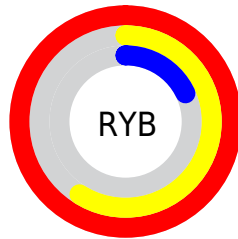

- Red (100%)
- Yellow (59%)
- Blue (18%)