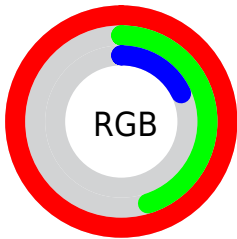

Distribution

- Red (100%)
- Green (45%)
- Blue (18%)