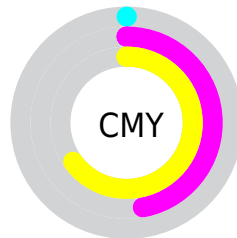

Details

The RYB color **255, 151, 89** is a light color, and the websafe version is hex **FF9966**. The color can be described as light muted orange. A complement of this color would be **89, 159, 255**, and the grayscale version is **165, 165, 165**.

A 20% lighter version of the original color is **255, 225, 140**, and **193, 95, 41** is the 20% darker color. If you saturate the color by 10%, you get **255, 135, 64**, and if you desaturate by 10%, it is **255, 167, 115**.

Distribution

Red (100%)

Green (53%)

Blue (35%)

Red (100%)

Yellow (59%)

Blue (35%)

Cyan (0%)

Magenta (47%)

Yellow (65%)

Black (0%)

Cyan (0%)

Magenta (47%)

Yellow (65%)

Brightness & Saturation Gradients

These gradients show how the RYB color 255, 151, 89 changes by changing the brightness by 10 percent. The first figure shows a shift by +10% for each color and the second figure -10%.