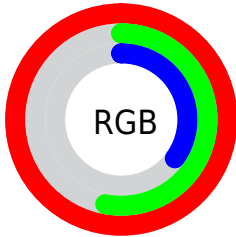

Distribution

Red (100%)

Green (53%)

Blue (35%)