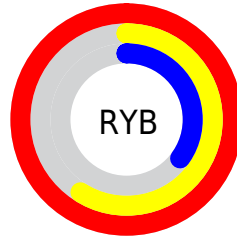

Details

The RYB color **255, 151, 89** is a light color, and the websafe version is hex **FF9966**. The color can be described as light muted orange. A complement of this color would be **89, 159, 255**, and the grayscale version is **165, 165, 165**.

A 20% lighter version of the original color is **255, 225, 140**, and **193, 95, 41** is the 20% darker color. If you saturate the color by 10%, you get **255, 135, 64**, and if you desaturate by 10%, it is **255, 167, 115**.

Distribution

Red (100%)

Green (53%)

Blue (35%)

Red (100%)

Yellow (59%)

Blue (35%)

Cyan (0%)